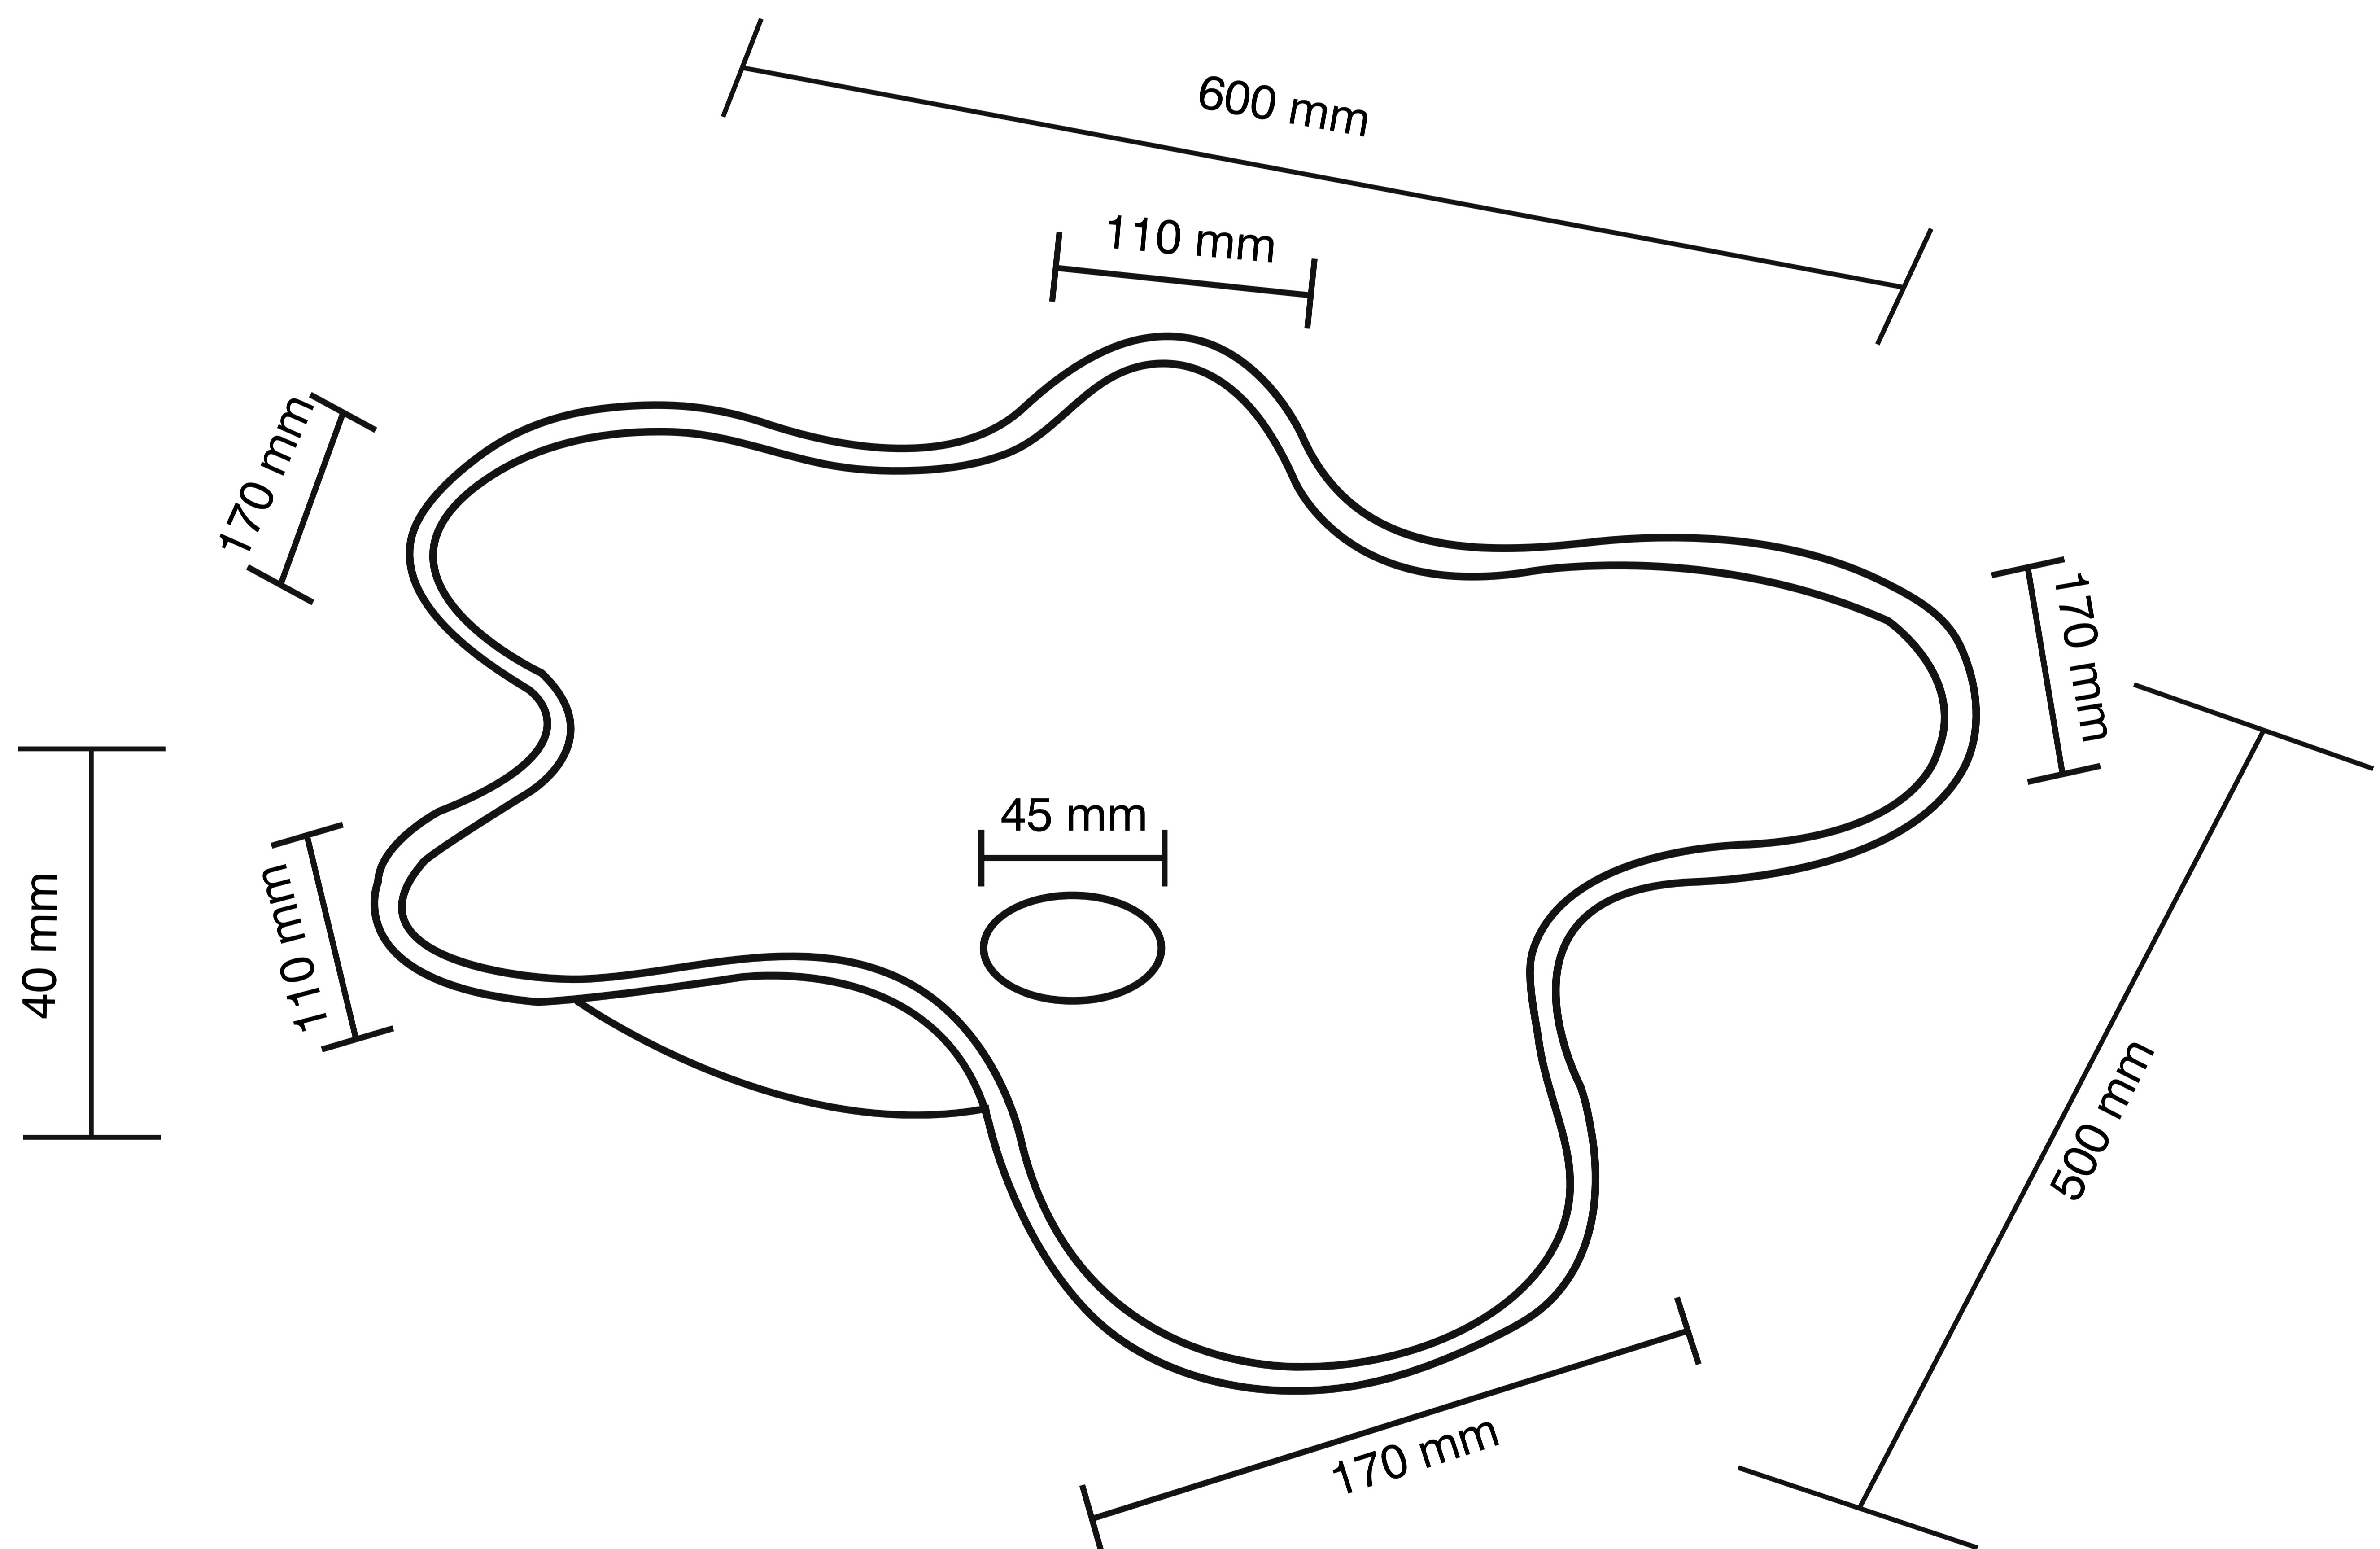

Honey Onyx Stone Basin - Freya Gold

Product Code : 9011

Technical Drawing

All dimension are in **mm**